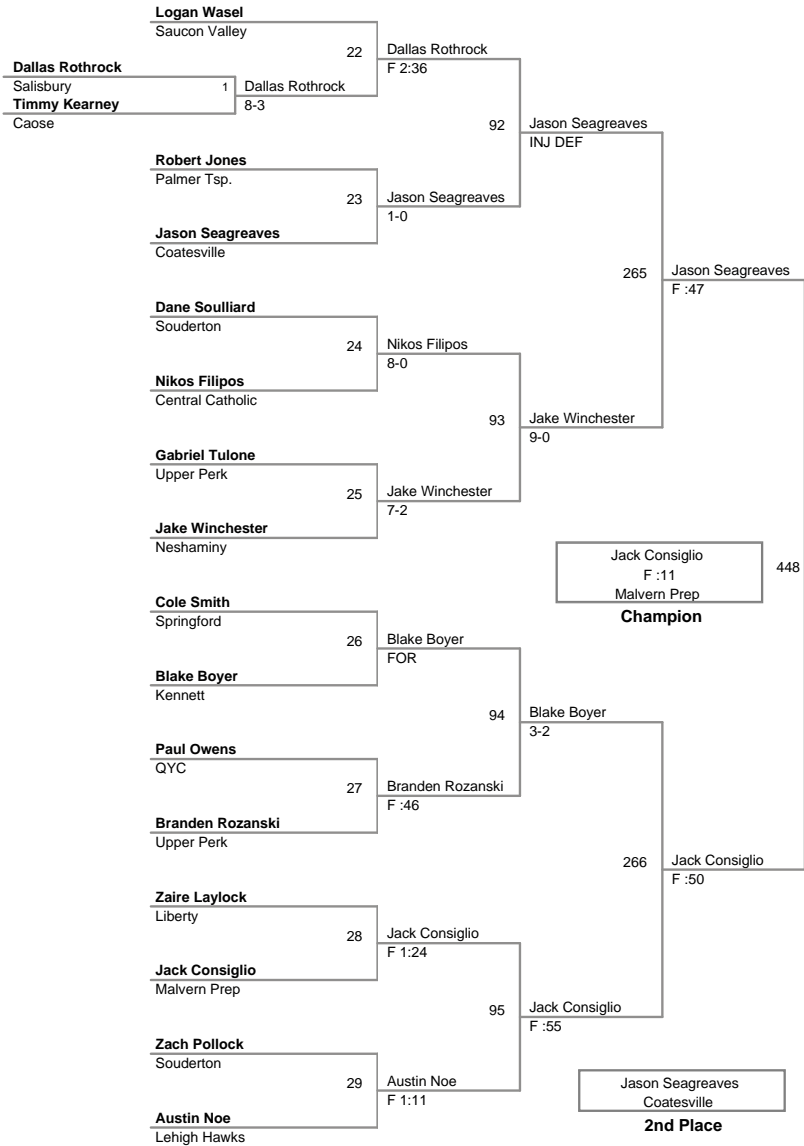

Salisbury Turkey Slam  
Bantam

**50A Lbs**

Salisbury Turkey Slam  
Bantam

**50 Lbs**

Salisbury Turkey Slam  
Bantam

**55A Lbs**

Salisbury Turkey Slam  
Bantam

**55 Lbs**

Salisbury Turkey Slam  
Bantam

**60A Lbs**

Salisbury Turkey Slam  
Bantam

**60 Lbs**

Salisbury Turkey Slam  
Bantam

**65 Lbs**

Salisbury Turkey Slam  
Bantam

**70 Lbs**

**Salisbury Turkey Slam  
Bantam**

**75 Lbs**

**Salisbury Turkey Slam  
Bantam**

**100 Lbs**