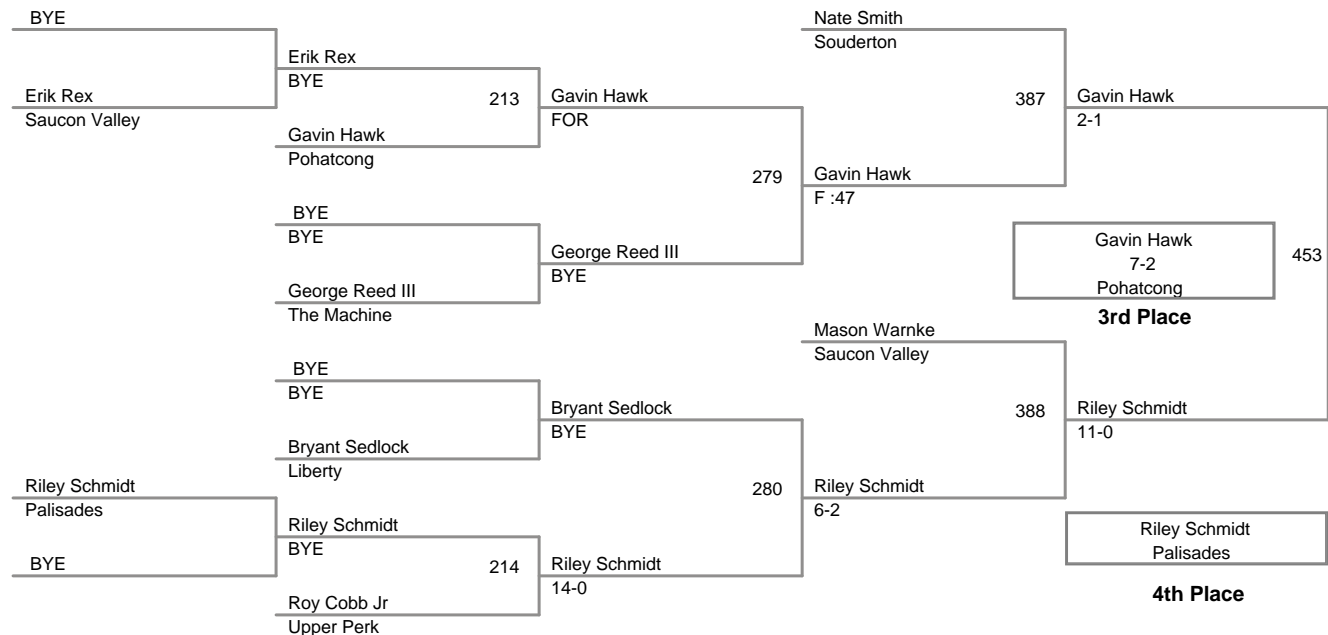

Salisbury Turkey Slam  
Bantam

**50A Lbs**

Salisbury Turkey Slam  
Bantam

**50 Lbs**

Salisbury Turkey Slam  
Bantam

**55A Lbs**

Salisbury Turkey Slam  
Bantam

**55 Lbs**

Salisbury Turkey Slam  
Bantam

**60A Lbs**

Salisbury Turkey Slam  
Bantam

**60 Lbs**

Salisbury Turkey Slam  
Bantam

**65 Lbs**

Salisbury Turkey Slam  
Bantam

**70 Lbs**

**Salisbury Turkey Slam  
Bantam**

**75 Lbs**

**Salisbury Turkey Slam  
Bantam**

**100 Lbs**