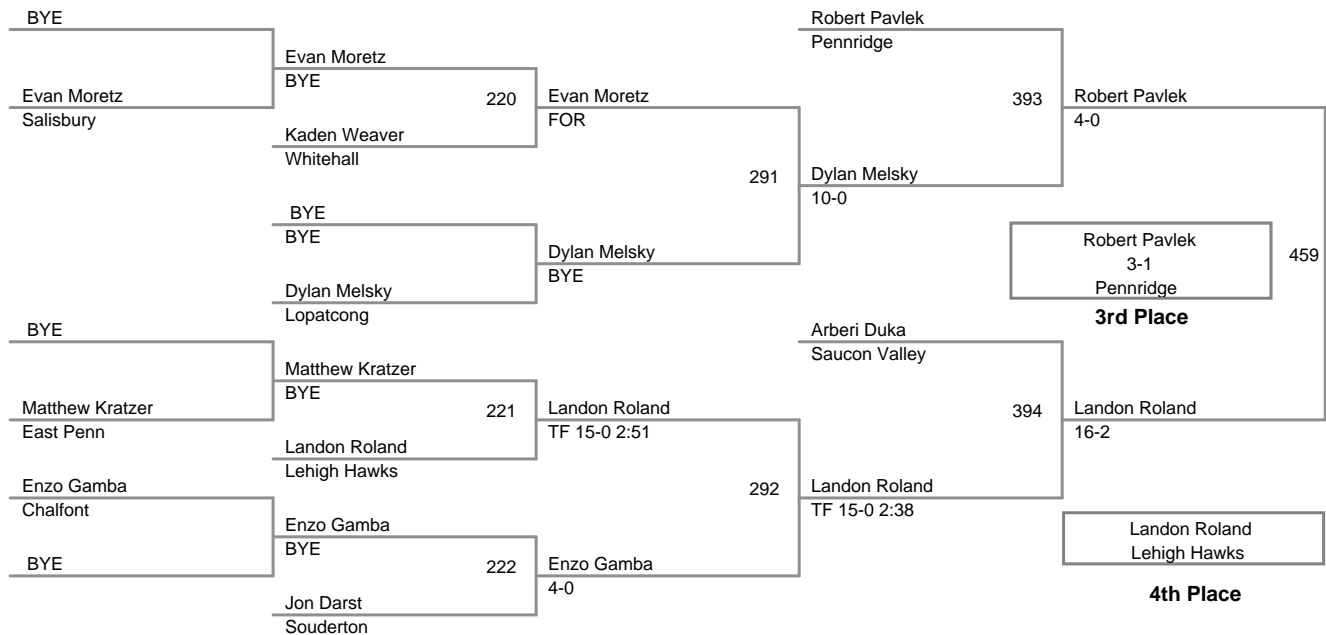

Salisbury Turkey Slam  
Bantam

**50A Lbs**

Salisbury Turkey Slam  
Bantam

**50 Lbs**

Salisbury Turkey Slam  
Bantam

**55A Lbs**

Salisbury Turkey Slam  
Bantam

**55 Lbs**

Salisbury Turkey Slam  
Bantam

**60A Lbs**

Salisbury Turkey Slam  
Bantam

**60 Lbs**

Salisbury Turkey Slam  
Bantam

**65 Lbs**

Salisbury Turkey Slam  
Bantam

**70 Lbs**

**Salisbury Turkey Slam  
Bantam**

**75 Lbs**

**Salisbury Turkey Slam  
Bantam**

**100 Lbs**