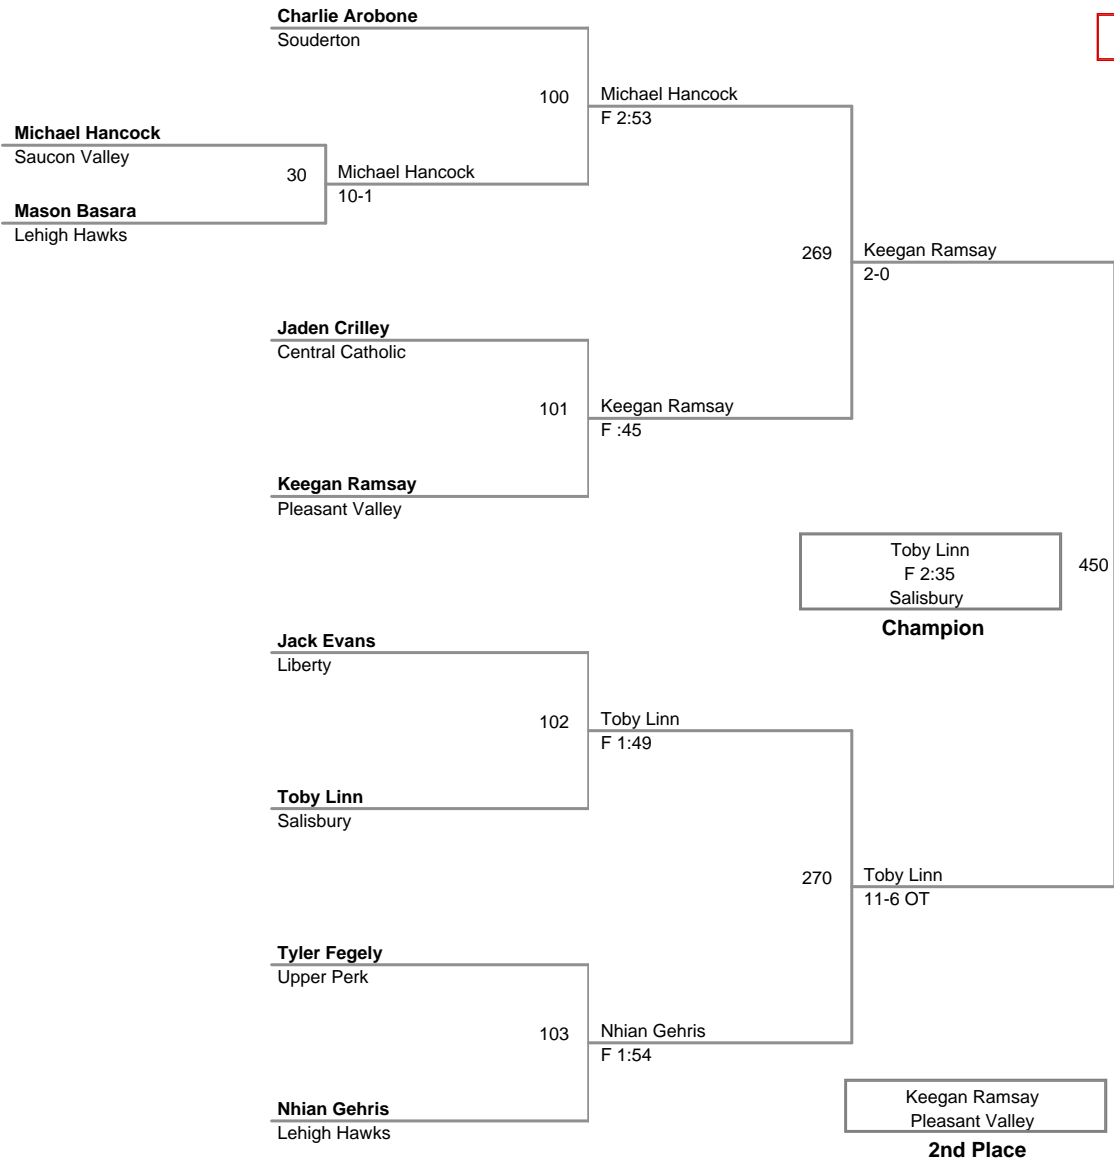

Salisbury Turkey Slam  
Bantam

**50A Lbs**

Salisbury Turkey Slam  
Bantam

**50 Lbs**

Salisbury Turkey Slam  
Bantam

**55A Lbs**

Salisbury Turkey Slam  
Bantam

**55 Lbs**

Salisbury Turkey Slam  
Bantam

**60A Lbs**

Salisbury Turkey Slam  
Bantam

**60 Lbs**

Salisbury Turkey Slam  
Bantam

**65 Lbs**

Salisbury Turkey Slam  
Bantam

**70 Lbs**

**Salisbury Turkey Slam  
Bantam**

**75 Lbs**

**Salisbury Turkey Slam  
Bantam**

**100 Lbs**