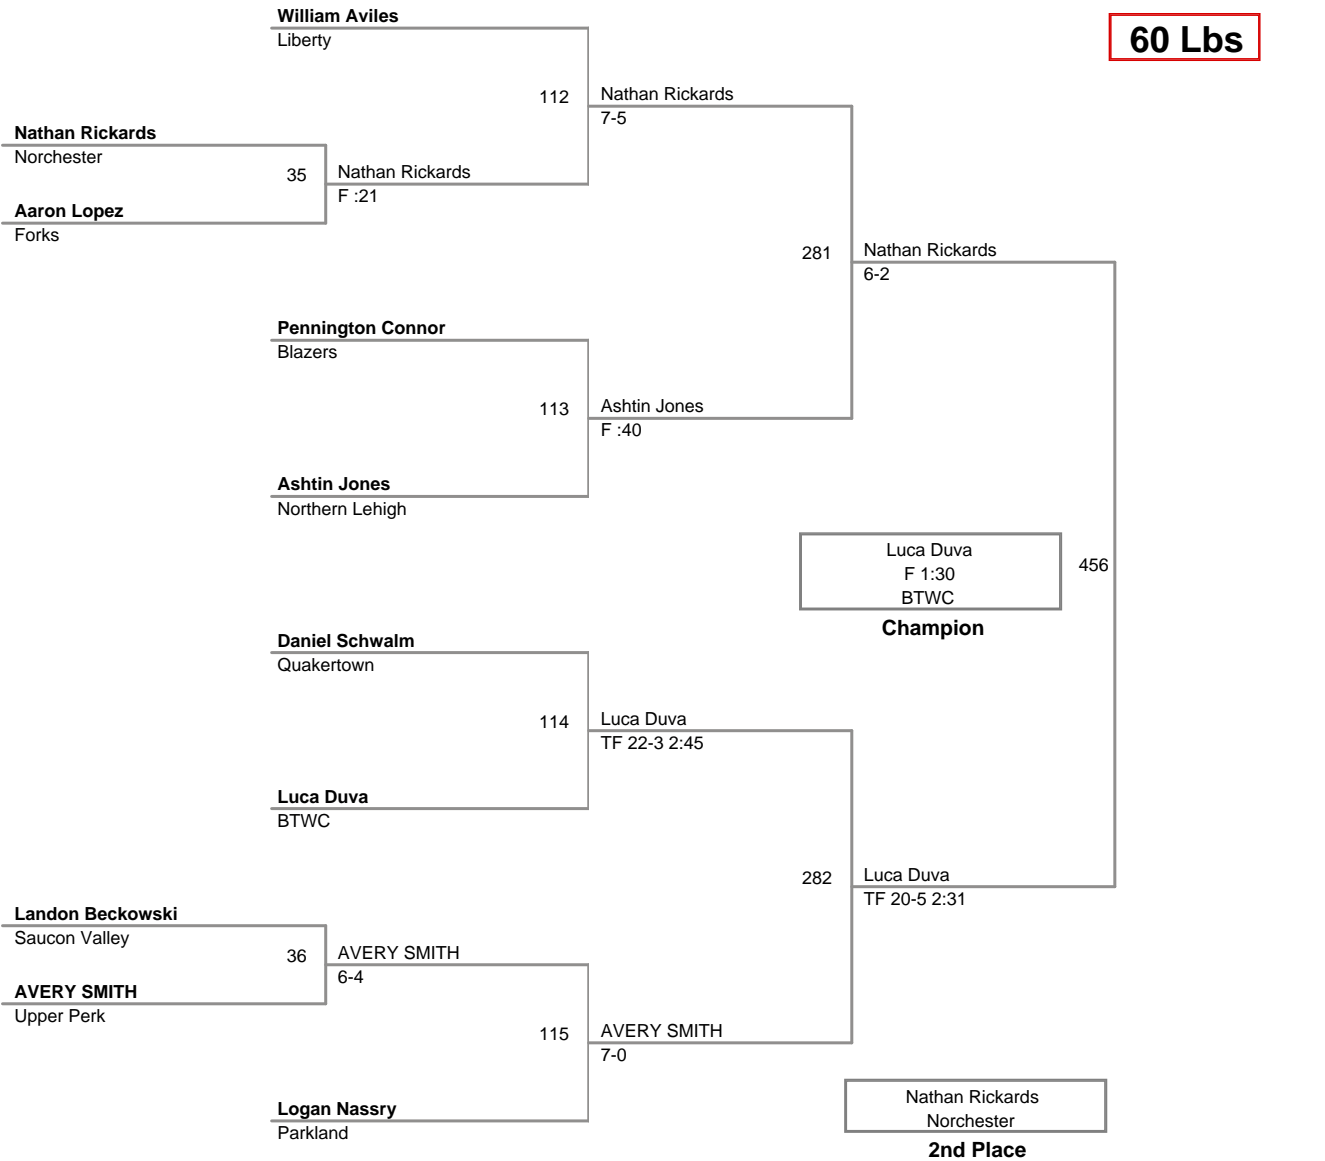

Salisbury Turkey Slam  
Bantam

**50A Lbs**

Salisbury Turkey Slam  
Bantam

**50 Lbs**

Salisbury Turkey Slam  
Bantam

**55A Lbs**

Salisbury Turkey Slam  
Bantam

**55 Lbs**

Salisbury Turkey Slam  
Bantam

**60A Lbs**

Salisbury Turkey Slam  
Bantam

**60 Lbs**

Salisbury Turkey Slam  
Bantam

**65 Lbs**

Salisbury Turkey Slam  
Bantam

**70 Lbs**

**Salisbury Turkey Slam  
Bantam**

**75 Lbs**

**Salisbury Turkey Slam  
Bantam**

**100 Lbs**