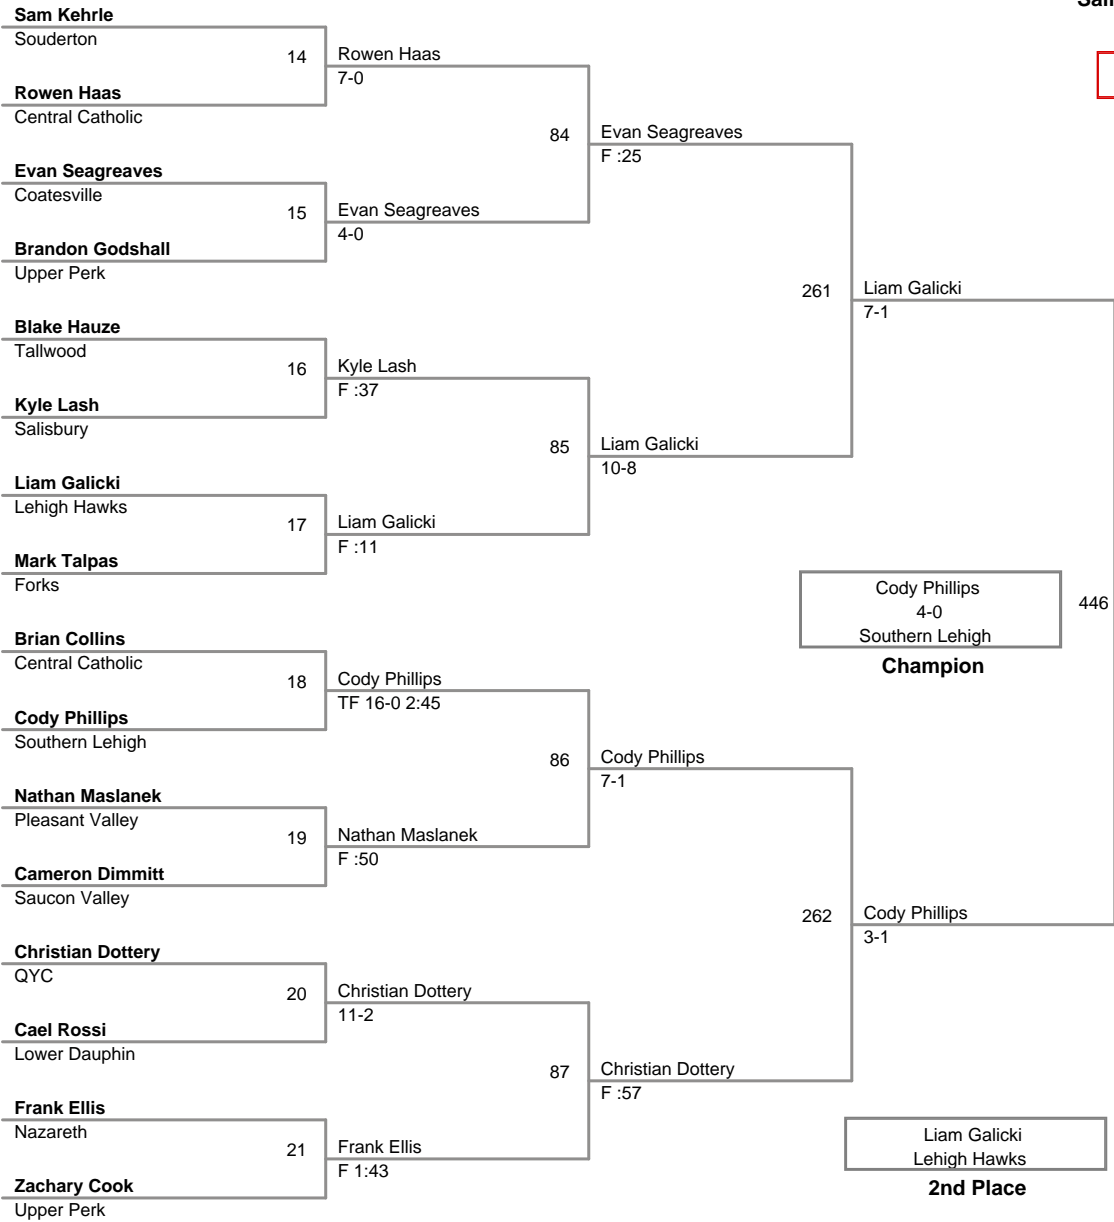

Salisbury Turkey Slam  
Bantam

**50A Lbs**

Salisbury Turkey Slam  
Bantam

**50 Lbs**

Salisbury Turkey Slam  
Bantam

**55A Lbs**

Salisbury Turkey Slam  
Bantam

**55 Lbs**

Salisbury Turkey Slam  
Bantam

**60A Lbs**

Salisbury Turkey Slam  
Bantam

**60 Lbs**

Salisbury Turkey Slam  
Bantam

**65 Lbs**

Salisbury Turkey Slam  
Bantam

**70 Lbs**

**Salisbury Turkey Slam  
Bantam**

**75 Lbs**

**Salisbury Turkey Slam  
Bantam**

**100 Lbs**