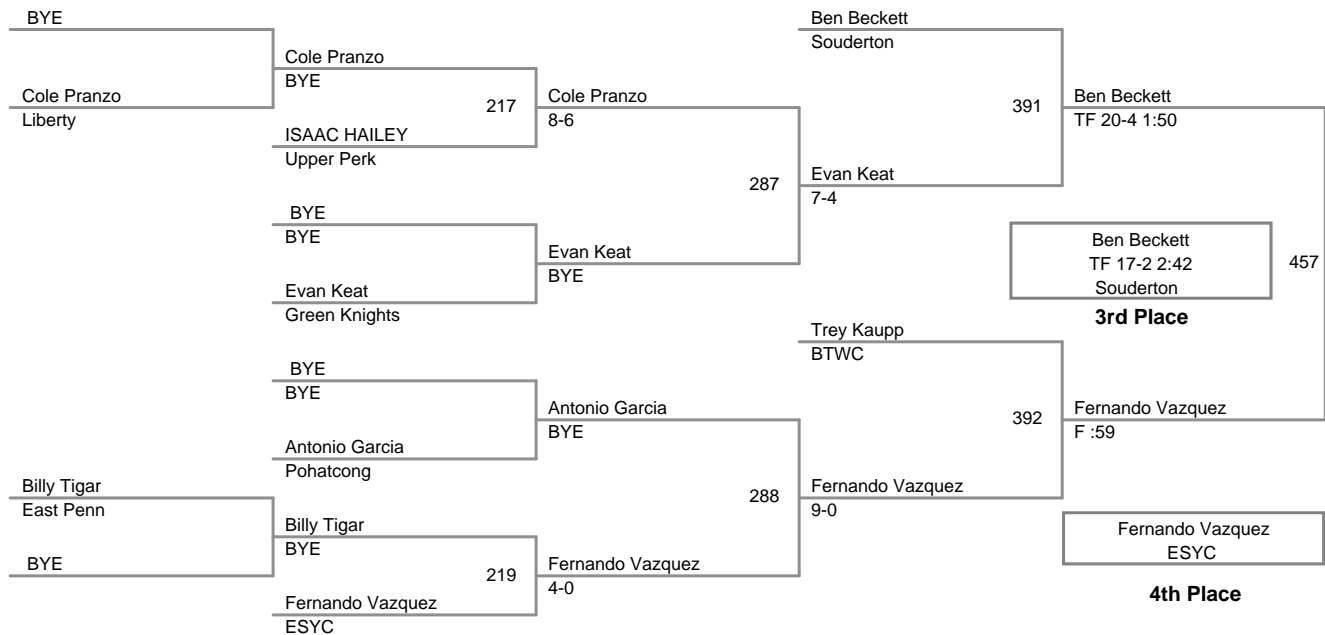

Salisbury Turkey Slam  
Bantam

**50A Lbs**

Salisbury Turkey Slam  
Bantam

**50 Lbs**

Salisbury Turkey Slam  
Bantam

**55A Lbs**

Salisbury Turkey Slam  
Bantam

**55 Lbs**

Salisbury Turkey Slam  
Bantam

**60A Lbs**

Salisbury Turkey Slam  
Bantam

**60 Lbs**

Salisbury Turkey Slam  
Bantam

**65 Lbs**

Salisbury Turkey Slam  
Bantam

**70 Lbs**

**Salisbury Turkey Slam  
Bantam**

**75 Lbs**

**Salisbury Turkey Slam  
Bantam**

**100 Lbs**