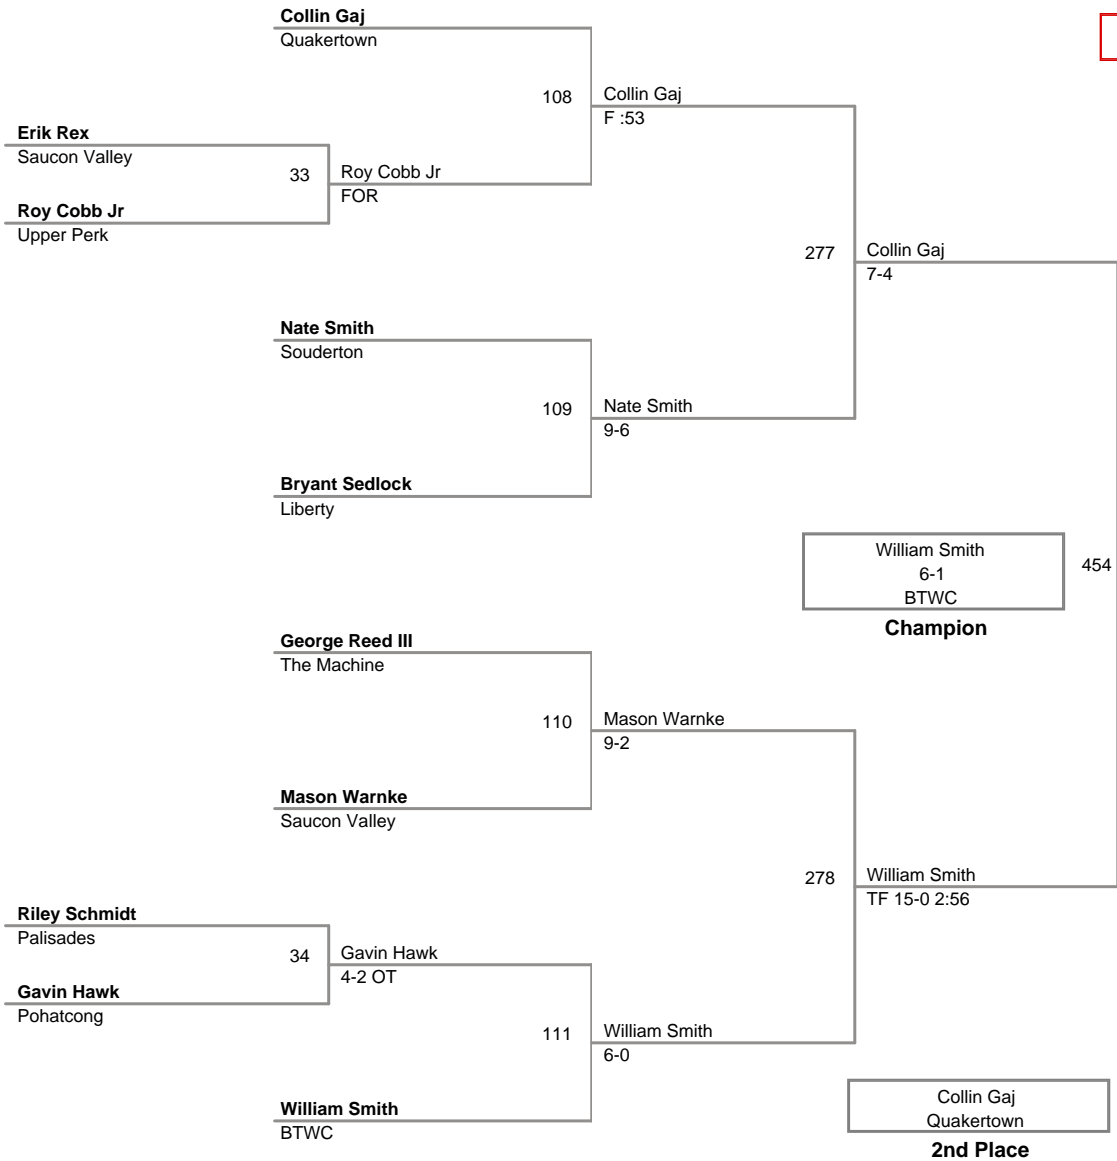

Salisbury Turkey Slam  
Bantam

**50A Lbs**

Salisbury Turkey Slam  
Bantam

**50 Lbs**

Salisbury Turkey Slam  
Bantam

**55A Lbs**

Salisbury Turkey Slam  
Bantam

**55 Lbs**

Salisbury Turkey Slam  
Bantam

**60A Lbs**

Salisbury Turkey Slam  
Bantam

**60 Lbs**

Salisbury Turkey Slam  
Bantam

**65 Lbs**

Salisbury Turkey Slam  
Bantam

**70 Lbs**

**Salisbury Turkey Slam  
Bantam**

**75 Lbs**

**Salisbury Turkey Slam  
Bantam**

**100 Lbs**