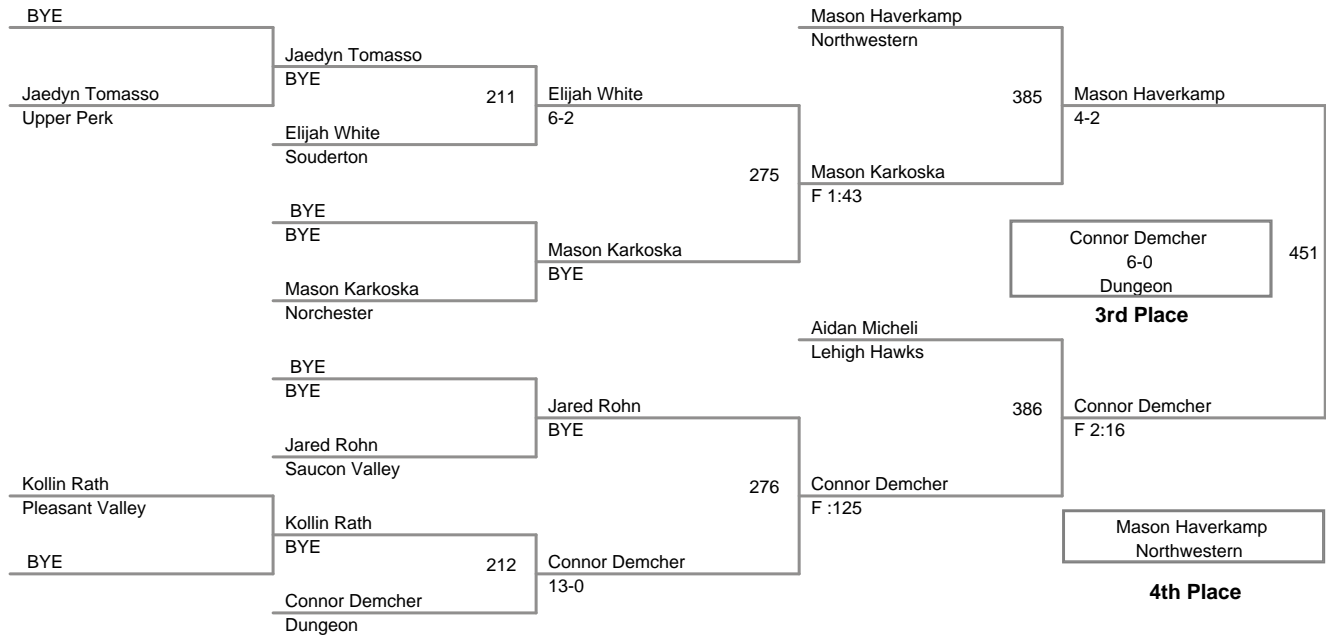

Salisbury Turkey Slam  
Bantam

**50A Lbs**

Salisbury Turkey Slam  
Bantam

**50 Lbs**

Salisbury Turkey Slam  
Bantam

**55A Lbs**

Salisbury Turkey Slam  
Bantam

**55 Lbs**

Salisbury Turkey Slam  
Bantam

**60A Lbs**

Salisbury Turkey Slam  
Bantam

**60 Lbs**

Salisbury Turkey Slam  
Bantam

**65 Lbs**

Salisbury Turkey Slam  
Bantam

**70 Lbs**

**Salisbury Turkey Slam  
Bantam**

**75 Lbs**

**Salisbury Turkey Slam  
Bantam**

**100 Lbs**