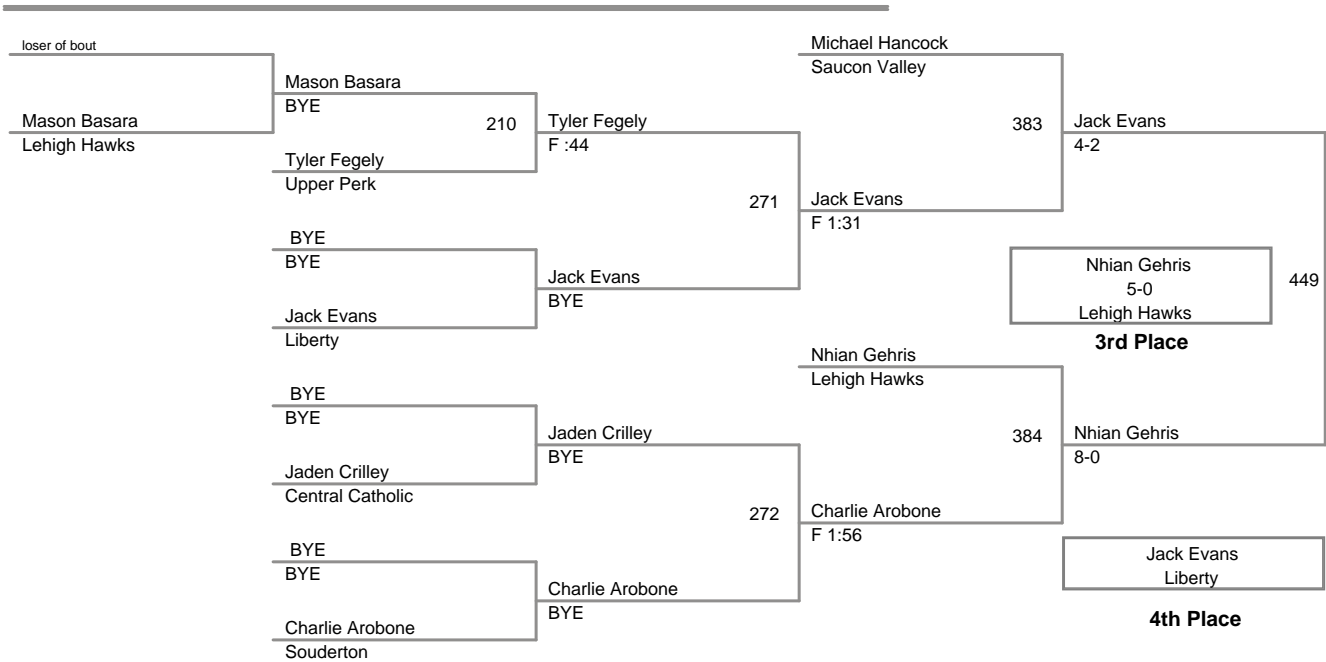

Salisbury Turkey Slam  
Bantam

**50A Lbs**

Salisbury Turkey Slam  
Bantam

**50 Lbs**

Salisbury Turkey Slam  
Bantam

**55A Lbs**

Salisbury Turkey Slam  
Bantam

**55 Lbs**

Salisbury Turkey Slam  
Bantam

**60A Lbs**

Salisbury Turkey Slam  
Bantam

**60 Lbs**

Salisbury Turkey Slam  
Bantam

**65 Lbs**

Salisbury Turkey Slam  
Bantam

**70 Lbs**

**Salisbury Turkey Slam  
Bantam**

**75 Lbs**

**Salisbury Turkey Slam  
Bantam**

**100 Lbs**