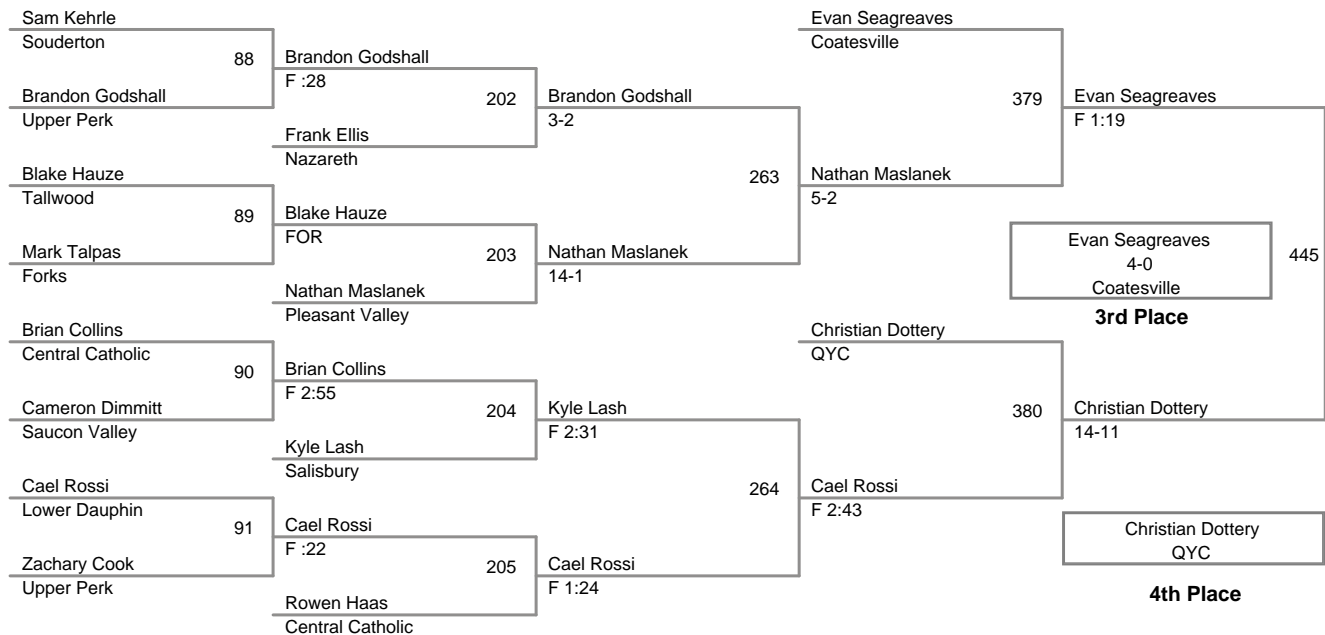

Salisbury Turkey Slam  
Bantam

**50A Lbs**

Salisbury Turkey Slam  
Bantam

**50 Lbs**

Salisbury Turkey Slam  
Bantam

**55A Lbs**

Salisbury Turkey Slam  
Bantam

**55 Lbs**

Salisbury Turkey Slam  
Bantam

**60A Lbs**

Salisbury Turkey Slam  
Bantam

**60 Lbs**

Salisbury Turkey Slam  
Bantam

**65 Lbs**

Salisbury Turkey Slam  
Bantam

**70 Lbs**

**Salisbury Turkey Slam  
Bantam**

**75 Lbs**

**Salisbury Turkey Slam  
Bantam**

**100 Lbs**