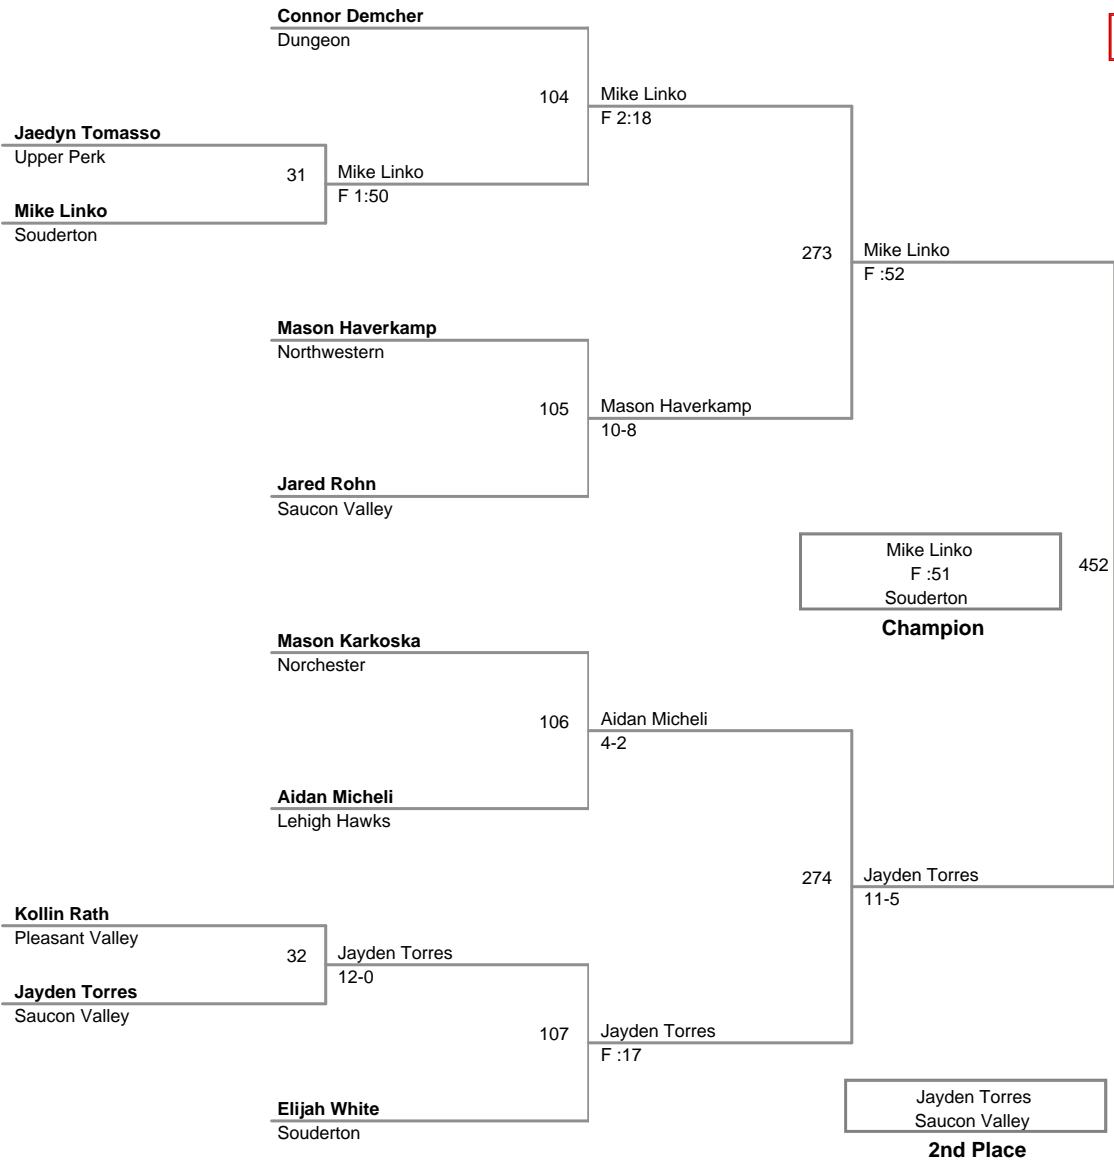

Salisbury Turkey Slam  
Bantam

**50A Lbs**

Salisbury Turkey Slam  
Bantam

**50 Lbs**

Salisbury Turkey Slam  
Bantam

**55A Lbs**

Salisbury Turkey Slam  
Bantam

**55 Lbs**

Salisbury Turkey Slam  
Bantam

**60A Lbs**

Salisbury Turkey Slam  
Bantam

**60 Lbs**

Salisbury Turkey Slam  
Bantam

**65 Lbs**

Salisbury Turkey Slam  
Bantam

**70 Lbs**

**Salisbury Turkey Slam  
Bantam**

**75 Lbs**

**Salisbury Turkey Slam  
Bantam**

**100 Lbs**