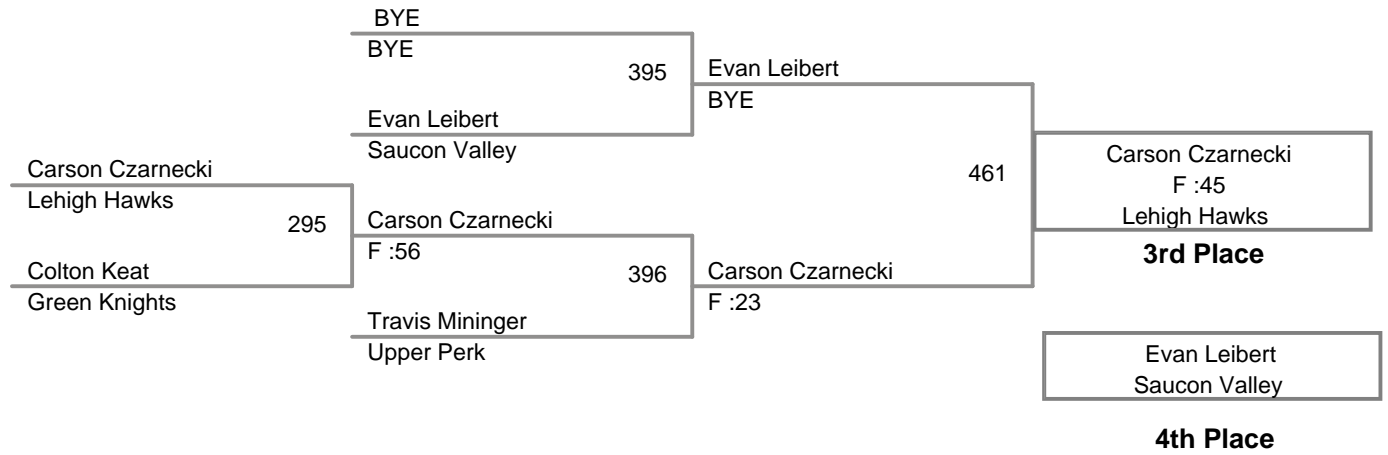

Salisbury Turkey Slam  
Bantam

**50A Lbs**

Salisbury Turkey Slam  
Bantam

**50 Lbs**

Salisbury Turkey Slam  
Bantam

**55A Lbs**

Salisbury Turkey Slam  
Bantam

**55 Lbs**

Salisbury Turkey Slam  
Bantam

**60A Lbs**

Salisbury Turkey Slam  
Bantam

**60 Lbs**

Salisbury Turkey Slam  
Bantam

**65 Lbs**

Salisbury Turkey Slam  
Bantam

**70 Lbs**

**Salisbury Turkey Slam  
Bantam**

**75 Lbs**

**Salisbury Turkey Slam  
Bantam**

**100 Lbs**