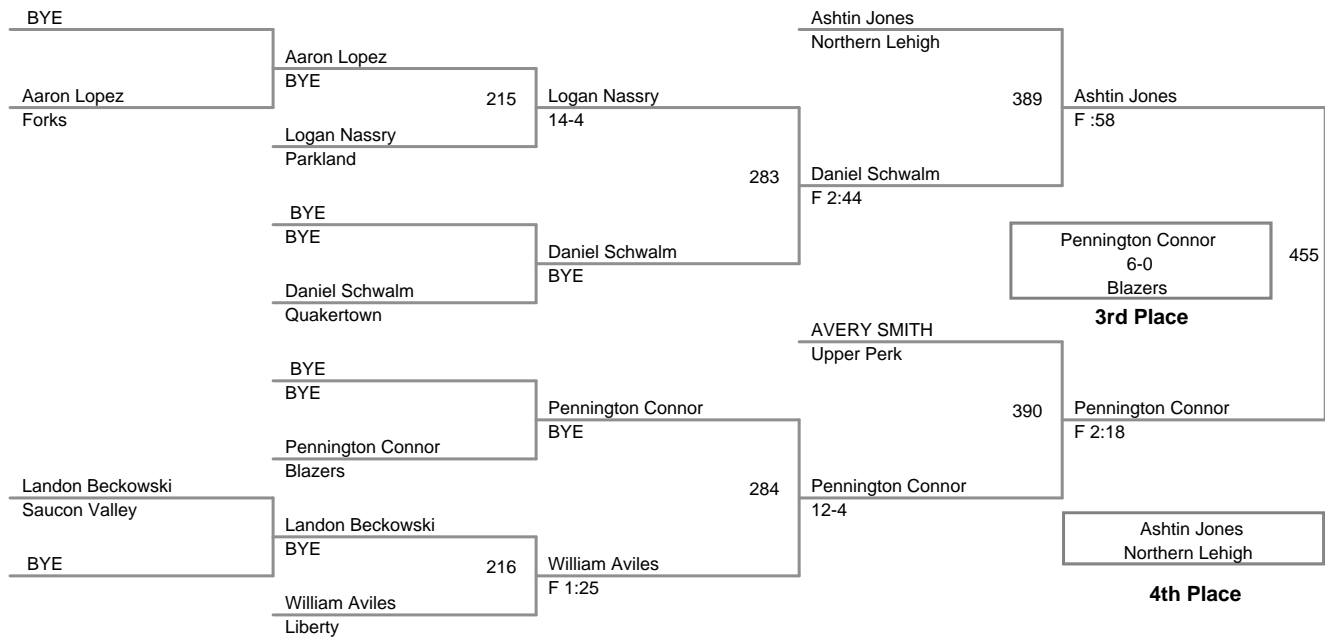

Salisbury Turkey Slam  
Bantam

**50A Lbs**

Salisbury Turkey Slam  
Bantam

**50 Lbs**

Salisbury Turkey Slam  
Bantam

**55A Lbs**

Salisbury Turkey Slam  
Bantam

**55 Lbs**

Salisbury Turkey Slam  
Bantam

**60A Lbs**

Salisbury Turkey Slam  
Bantam

**60 Lbs**

Salisbury Turkey Slam  
Bantam

**65 Lbs**

Salisbury Turkey Slam  
Bantam

**70 Lbs**

**Salisbury Turkey Slam  
Bantam**

**75 Lbs**

**Salisbury Turkey Slam  
Bantam**

**100 Lbs**