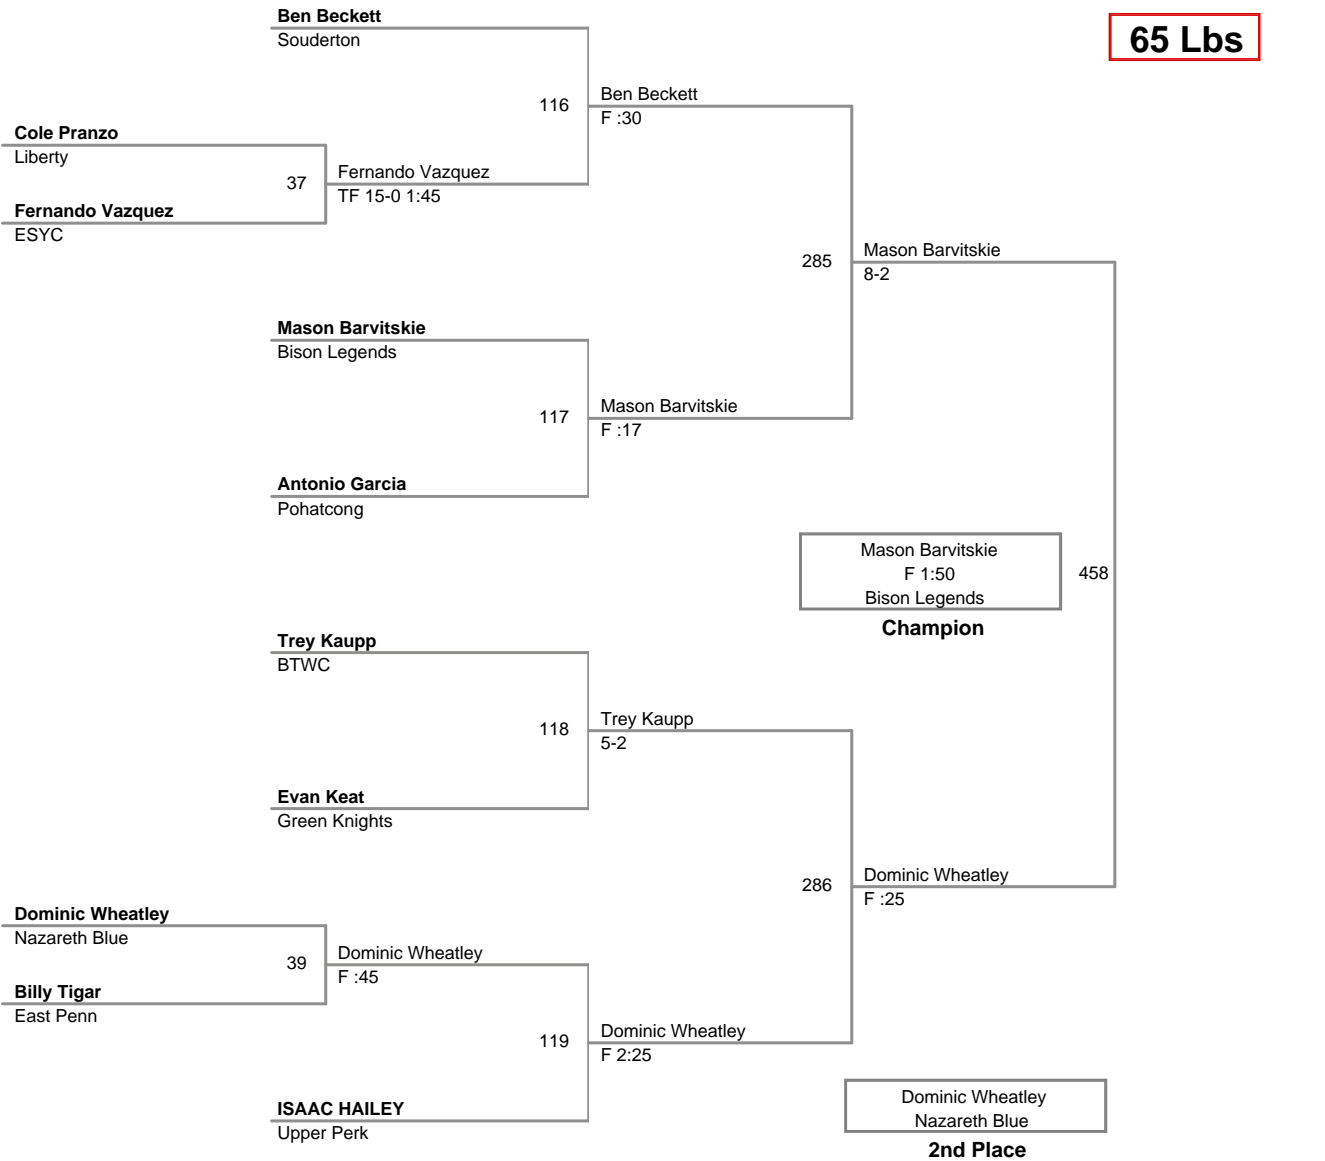

Salisbury Turkey Slam  
Bantam

**50A Lbs**

Salisbury Turkey Slam  
Bantam

**50 Lbs**

Salisbury Turkey Slam  
Bantam

**55A Lbs**

Salisbury Turkey Slam  
Bantam

**55 Lbs**

Salisbury Turkey Slam  
Bantam

**60A Lbs**

Salisbury Turkey Slam  
Bantam

**60 Lbs**

Salisbury Turkey Slam  
Bantam

**65 Lbs**

Salisbury Turkey Slam  
Bantam

**70 Lbs**

**Salisbury Turkey Slam  
Bantam**

**75 Lbs**

**Salisbury Turkey Slam  
Bantam**

**100 Lbs**