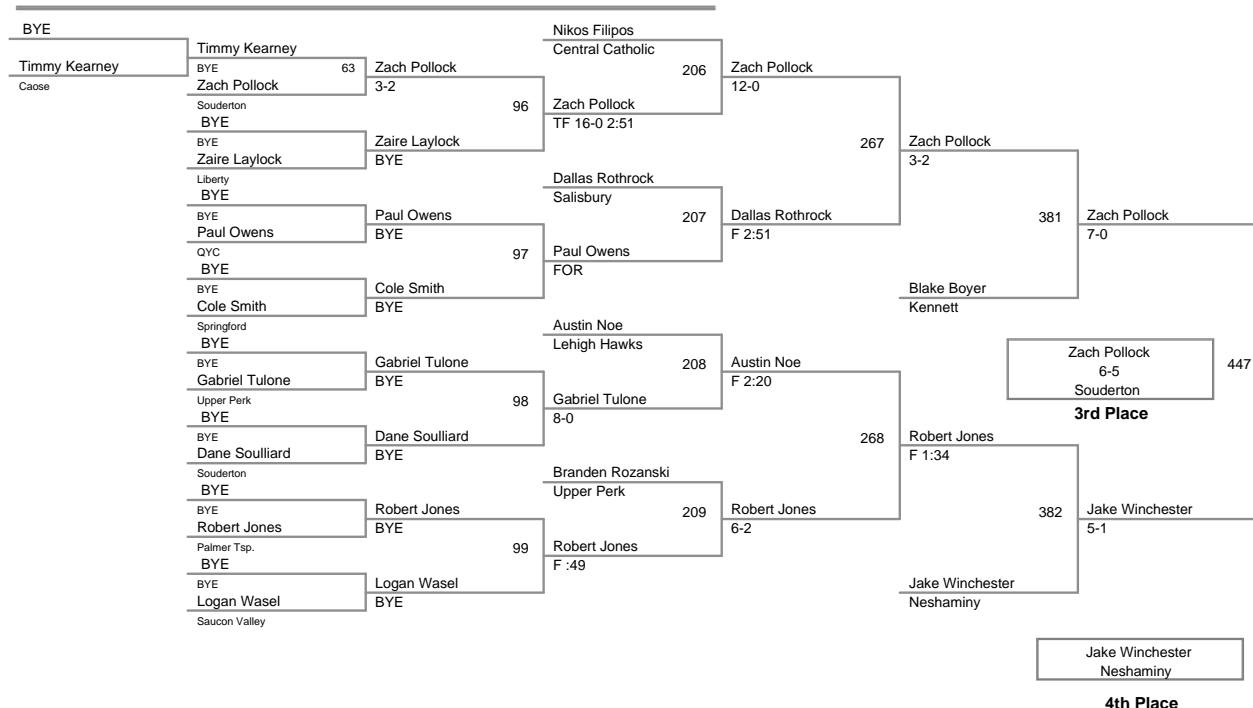

Salisbury Turkey Slam  
Bantam

**50A Lbs**

Salisbury Turkey Slam  
Bantam

**50 Lbs**

Salisbury Turkey Slam  
Bantam

**55A Lbs**

Salisbury Turkey Slam  
Bantam

**55 Lbs**

Salisbury Turkey Slam  
Bantam

**60A Lbs**

Salisbury Turkey Slam  
Bantam

**60 Lbs**

Salisbury Turkey Slam  
Bantam

**65 Lbs**

Salisbury Turkey Slam  
Bantam

**70 Lbs**

**Salisbury Turkey Slam  
Bantam**

**75 Lbs**

**Salisbury Turkey Slam  
Bantam**

**100 Lbs**