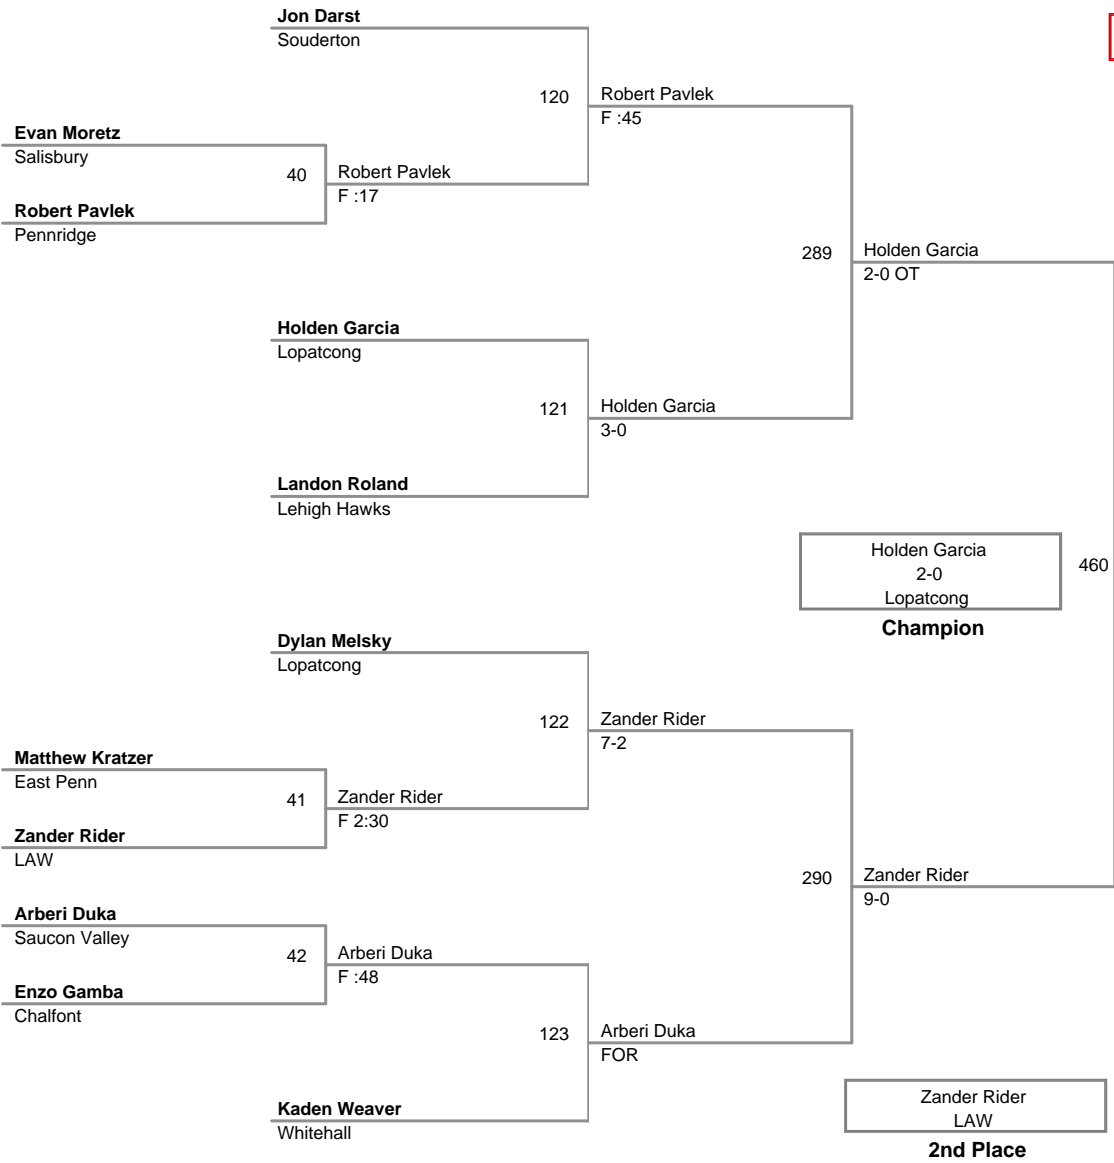

Salisbury Turkey Slam  
Bantam

**50A Lbs**

Salisbury Turkey Slam  
Bantam

**50 Lbs**

Salisbury Turkey Slam  
Bantam

**55A Lbs**

Salisbury Turkey Slam  
Bantam

**55 Lbs**

Salisbury Turkey Slam  
Bantam

**60A Lbs**

Salisbury Turkey Slam  
Bantam

**60 Lbs**

Salisbury Turkey Slam  
Bantam

**65 Lbs**

Salisbury Turkey Slam  
Bantam

**70 Lbs**

**Salisbury Turkey Slam  
Bantam**

**75 Lbs**

**Salisbury Turkey Slam  
Bantam**

**100 Lbs**