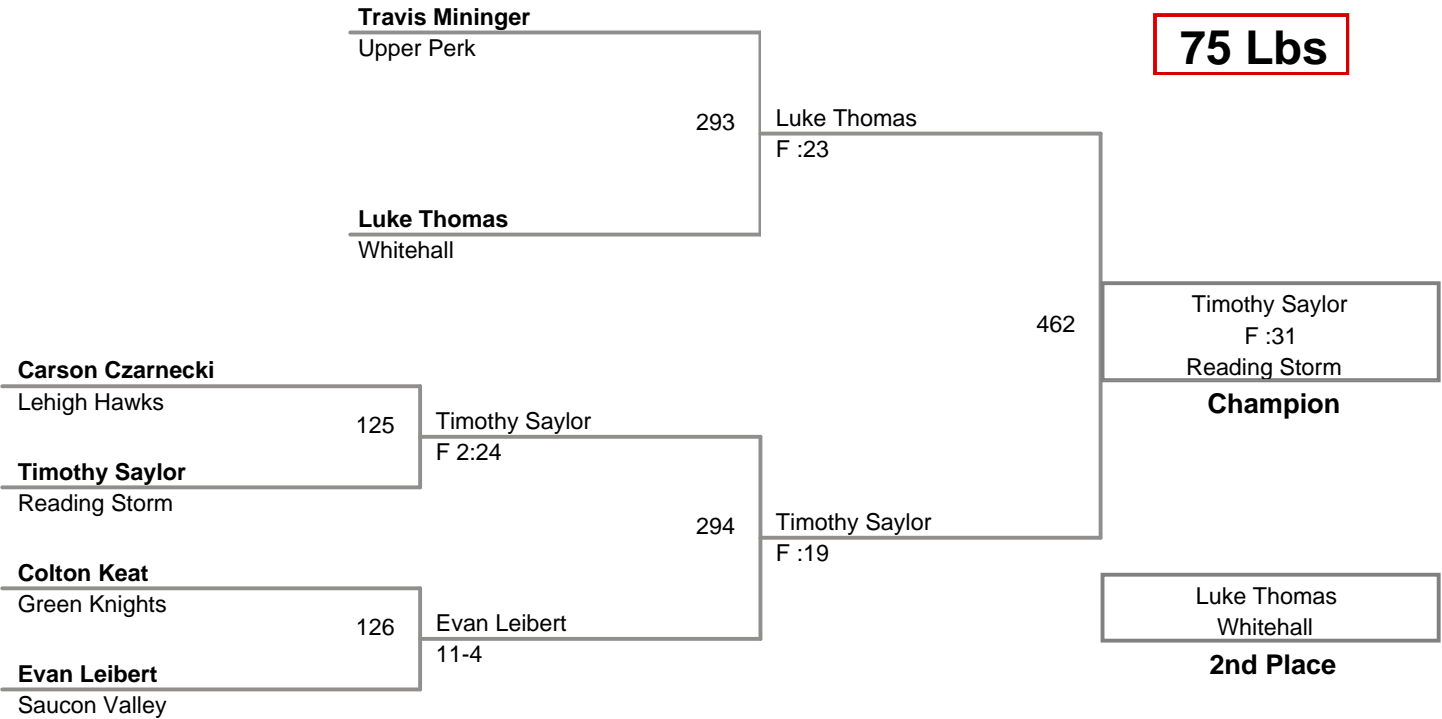

Salisbury Turkey Slam  
Bantam

**50A Lbs**

Salisbury Turkey Slam  
Bantam

**50 Lbs**

Salisbury Turkey Slam  
Bantam

**55A Lbs**

Salisbury Turkey Slam  
Bantam

**55 Lbs**

Salisbury Turkey Slam  
Bantam

**60A Lbs**

Salisbury Turkey Slam  
Bantam

**60 Lbs**

Salisbury Turkey Slam  
Bantam

**65 Lbs**

Salisbury Turkey Slam  
Bantam

**70 Lbs**

**Salisbury Turkey Slam  
Bantam**

**75 Lbs**

**Salisbury Turkey Slam  
Bantam**

**100 Lbs**